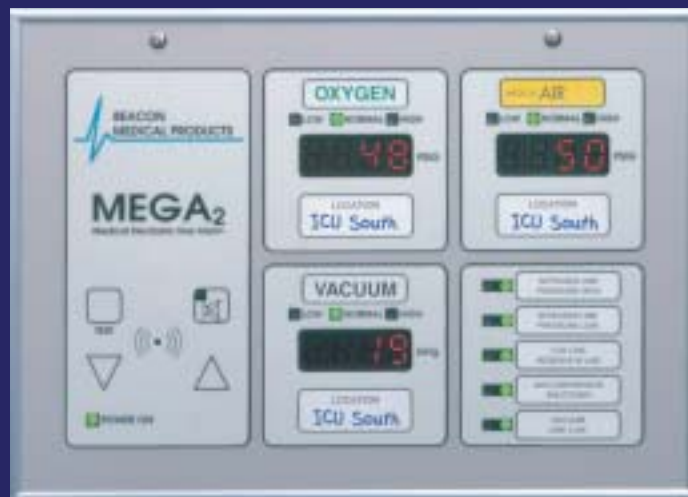

MEGA₂

Get connected to the 21st century

Beacon Medical Products introduces the new MEGA 2, the latest in Medical Gas technology. A simple, robust alarm with unequalled features, it is easy to install and operate.

Use the MEGA Network Software (available free of charge) or connect your alarm panels via relays to any building automation system for single location supervision and Internet

MEGA 2: The easy choice.